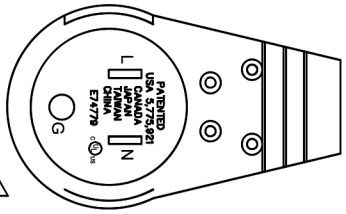

CUSTOMER: P/N: 5501.096 REV. APPROVED BY:

REVISIONS		
REV.	DESCRIPTION	DATE
△	UPDATE PRINTING HEAD	
△		
△		
△		

NEMA 5-15P 360° ROTATING

IEC-60320-C13

ITEM	DESCRIPTION	COLOR	Q' TY			
③	SJT 18AWG 3C 105°C APPROVAL:UL,CSA	BLACK	1			
②	IEC320 C13 10(A) 125(V) APPROVAL:UL,C-UL	BLACK	1			
①	NEMA 5-15P 360°ROTATING 10(A) 125(V) APPROVAL:UL,C-UL	BLACK	1			
				SIGNATURE	 Title: CPU Power- NEMA- 5-15P Rotating Right Angle to C13- 10 AMP unit: mm SHEET: 1 OF 1 REV. △ SKu: 44-205-XXX	
				ENGINEER:		
				MANAGER:		
				CHECKED BY:		
				DRAWN BY:		