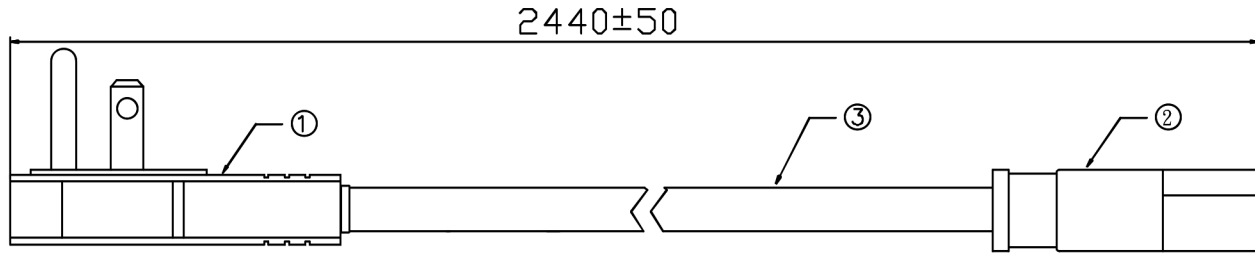

CUSTOMER: P/N: 5501.096 REV. APPROVED BY:

REVISIONS		
REV.	DESCRIPTION	DATE
△	UPDATE PRINTING HEAD	
△		
△		
△		

NEMA 5-15P 360° ROTATING

IEC-60320-C13

ITEM	DESCRIPTION	COLOR	Q' TY			
③	SJT 18AWG 3C 105°C APPROVAL:UL,CSA	BLACK	1			
②	IEC320 C13 10(A) 125(V) APPROVAL:UL,C-UL	BLACK	1			
①	NEMA 5-15P 360°ROTATING 10(A) 125(V) APPROVAL:UL,C-UL	BLACK	1			
				SIGNATURE	 Title: CPU Power- NEMA- 5-15P Rotating Right Angle to C13- 10 AMP unit: mm SHEET: 1 OF 1 REV. △ SKu: 44-205-XXX	
				ENGINEER:		
				MANAGER:		
				CHECKED BY:		
				DRAWN BY:		