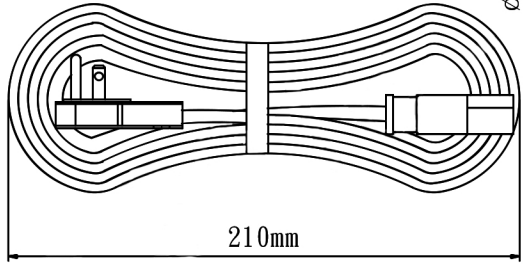

CUSTOMER: P/N: 5501.096 REV. APPROVED BY:

REVISIONS		
REV.	DESCRIPTION	DATE
△	UPDATE PRINTING HEAD	
△		
△		
△		

NEMA 5-15P 360° ROTATING

IEC-60320-C13

ITEM	DESCRIPTION	COLOR	Q' TY			
③	SJT 18AWG 3C 105°C APPROVAL:UL,CSA	BLACK	1			
②	IEC320 C13 10(A) 125(V) APPROVAL:UL,C-UL	BLACK	1			
①	NEMA 5-15P 360°ROTATING 10(A) 125(V) APPROVAL:UL,C-UL	BLACK	1			
				SIGNATURE	 Title: CPU Power- NEMA- 5-15P Rotating Right Angle to C13- 10 AMP unit: mm SHEET: 1 OF 1 REV. △ SKu: 44-205-XXX	
				ENGINEER:		
				MANAGER:		
				CHECKED BY:		
				DRAWN BY:		