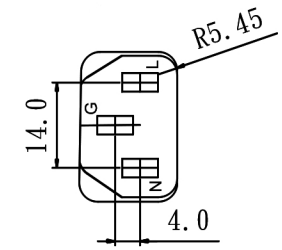

CUSTOMER: P/N: 5501.096 REV. APPROVED BY:

REVISIONS		
REV.	DESCRIPTION	DATE
△	UPDATE PRINTING HEAD	
△		
△		
△		

NEMA 5-15P 360° ROTATING

IEC-60320-C13

ITEM	DESCRIPTION	COLOR	Q' TY			
③	SJT 18AWG 3C 105°C APPROVAL:UL,CSA	BLACK	1			
②	IEC320 C13 10(A) 125(V) APPROVAL:UL,C-UL	BLACK	1			
①	NEMA 5-15P 360°ROTATING 10(A) 125(V) APPROVAL:UL,C-UL	BLACK	1			
				SIGNATURE	 Title: CPU Power- NEMA- 5-15P Rotating Right Angle to C13- 10 AMP unit: mm SHEET: 1 OF 1 REV. △ SKu: 44-205-XXX	
				ENGINEER:		
				MANAGER:		
				CHECKED BY:		
				DRAWN BY:		