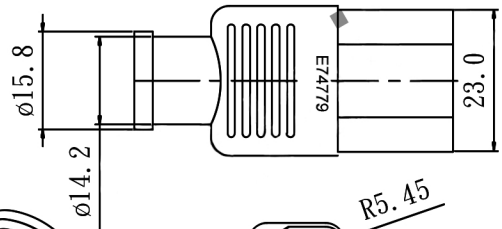

CUSTOMER: P/N: 5501.096 REV. APPROVED BY:

REVISIONS		
REV.	DESCRIPTION	DATE
△	UPDATE PRINTING HEAD	
△		
△		
△		

NEMA 5-15P 360° ROTATING

IEC-60320-C13

ITEM	DESCRIPTION	COLOR	Q' TY			
③	SJT 18AWG 3C 105°C APPROVAL:UL,CSA	BLACK	1			
②	IEC320 C13 10(A) 125(V) APPROVAL:UL,C-UL	BLACK	1			
①	NEMA 5-15P 360°ROTATING 10(A) 125(V) APPROVAL:UL,C-UL	BLACK	1			
				SIGNATURE	 Title: CPU Power- NEMA- 5-15P Rotating Right Angle to C13- 10 AMP unit: mm SHEET: 1 OF 1 REV. △ SKu: 44-205-XXX	
				ENGINEER:		
				MANAGER:		
				CHECKED BY:		
				DRAWN BY:		